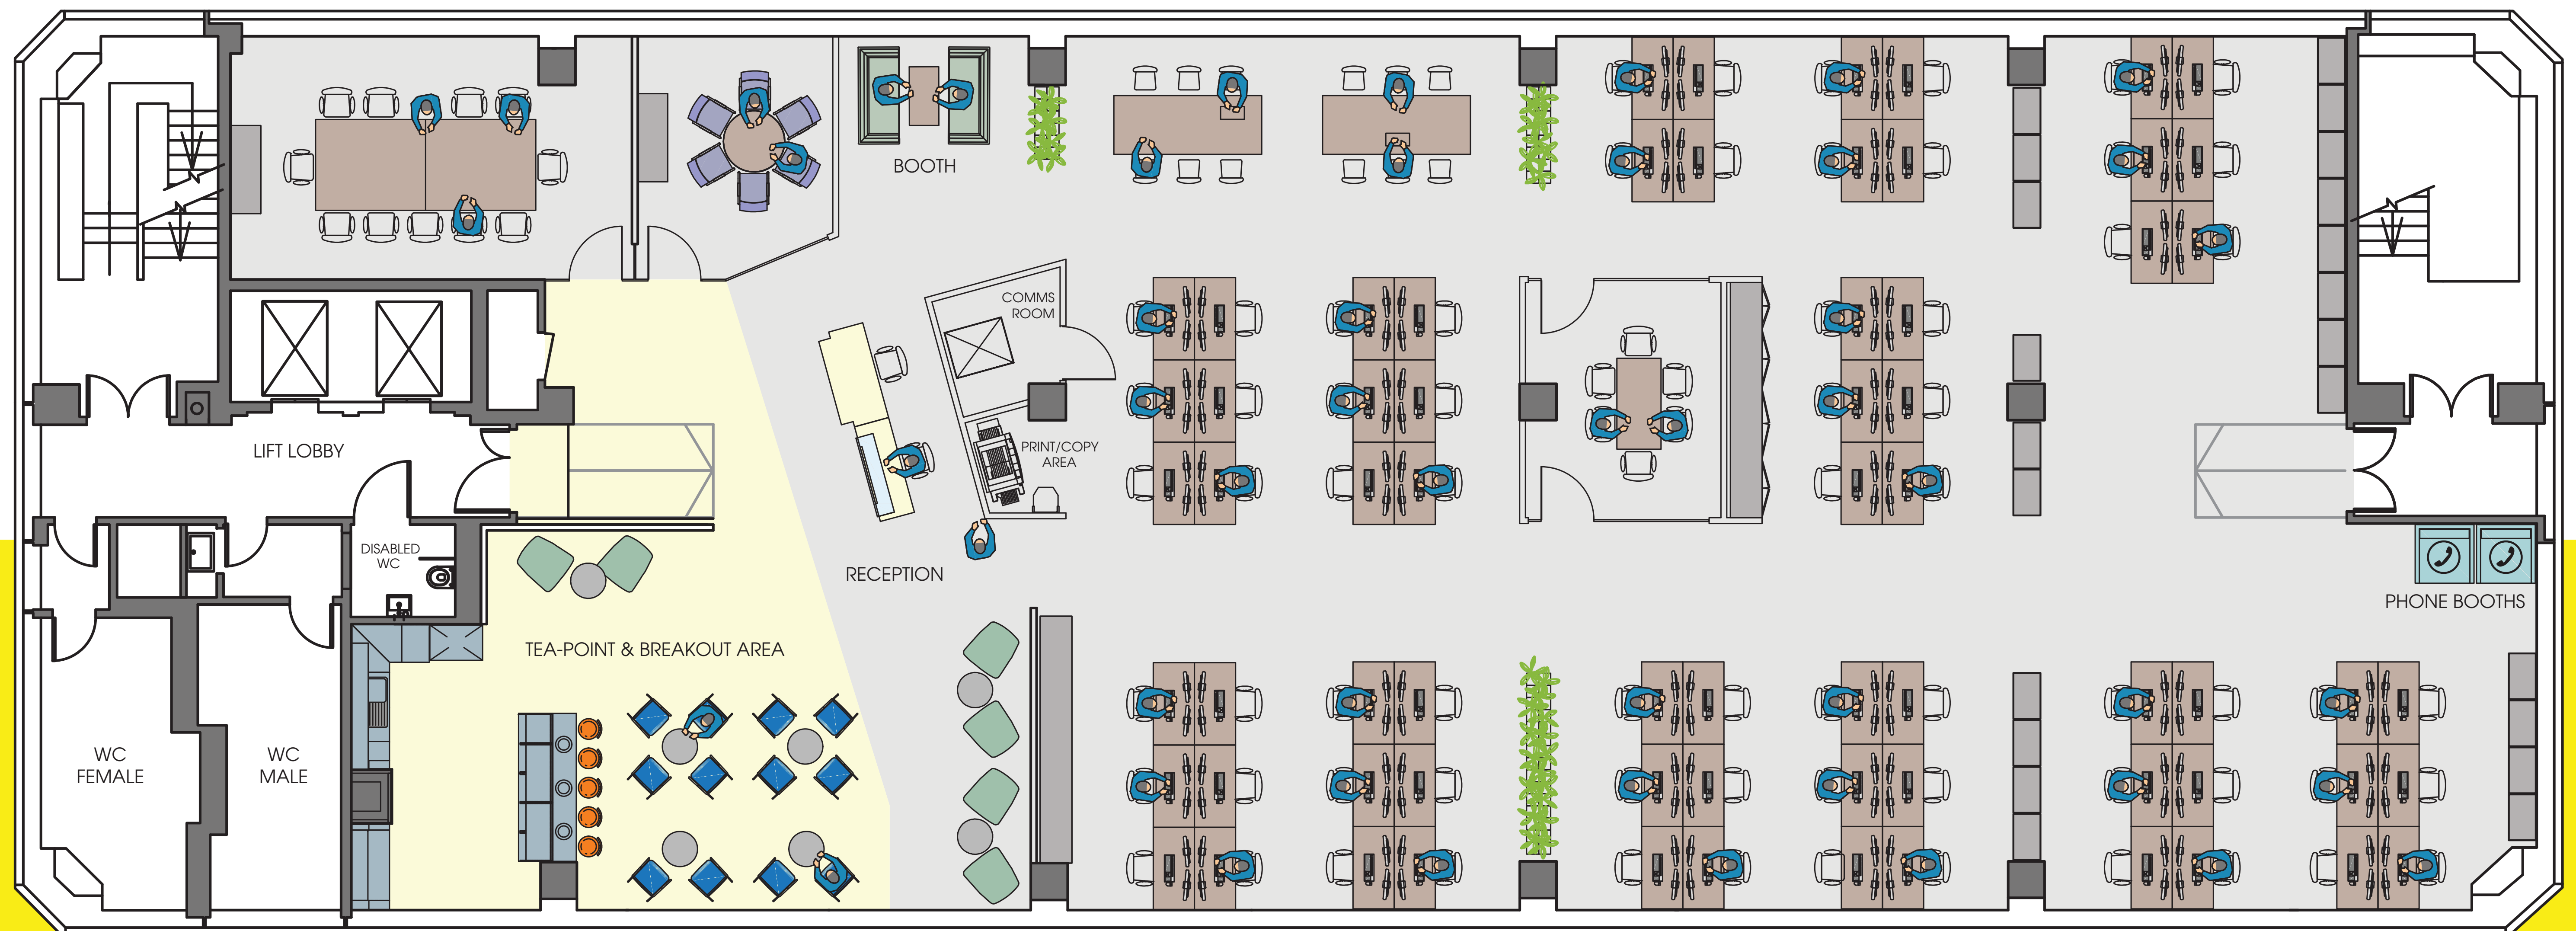

one

STATION SQUARE

B R A C K N E L L

RG12 1QB

- 1 Reception
- 1 Boardroom (seats 12)
- 2 Meeting rooms (seats 6)
- 64 Open-plan workstations

- 1 Tea-point with bar seating and breakout area
- 1 Comms room/patch panel
- 2 Phone booths

7th floor 5,508 sq ft (512 sq m)
22 parking spaces (1:250 sq ft)